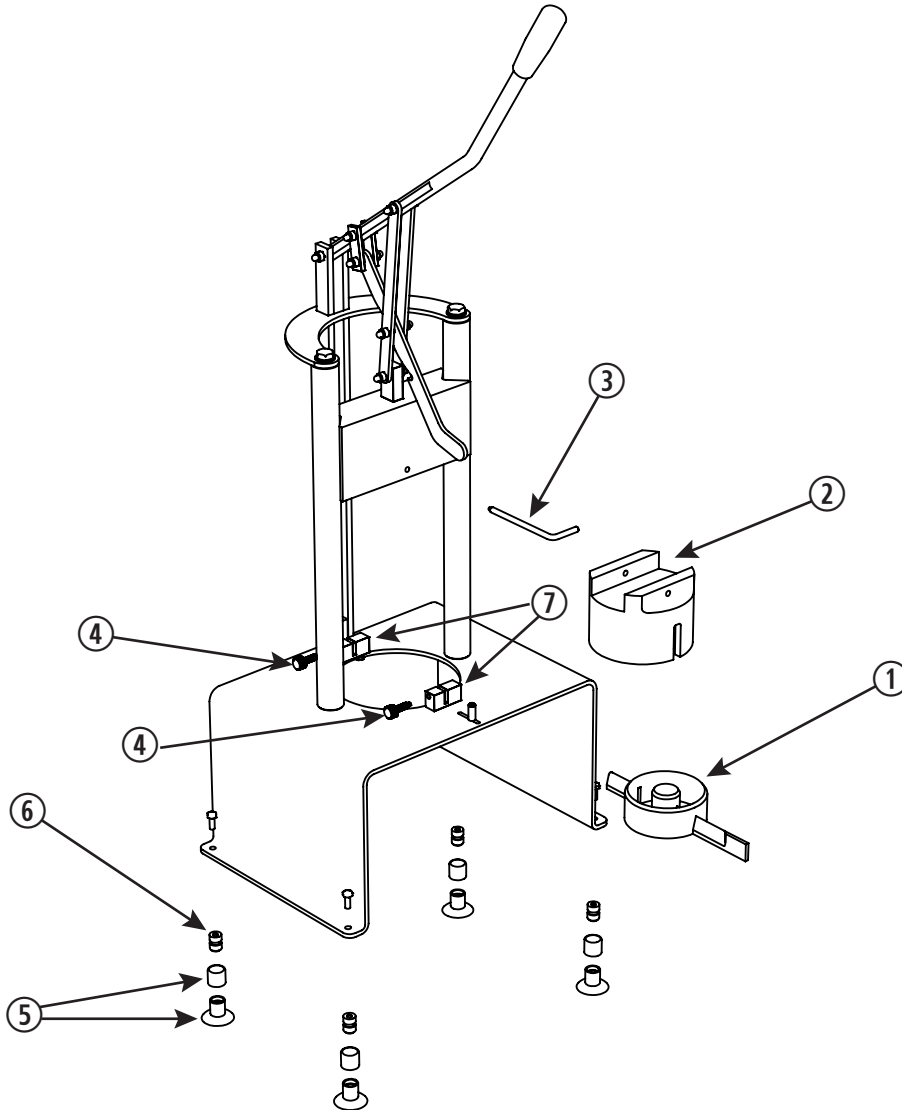

LOUIS TELLIER
RIEN NE REMPLACE LE FAIT MAIN

Commercial exploded view
St/st professional pineapple peeler
NSF

EA, EA095, EA102

No.	REFERENCE PIECE	DESCRIPTION
1	EA003	ST/ST BLADE Ø 74 MM
	EA001	ST/ST BLADE Ø 89 MM
	EA007	ST/ST BLADE Ø 95 MM
	EA005	ST/ST BLADE Ø 102 MM
	EA009	ST/ST MANGO BLADE
	EA013	ST/ST BLADE 8 WEDGES
2	EA004	PUSHER Ø 74 MM
	EA002	PUSHER Ø 89 MM
	EA008	PUSHER Ø 95 MM
	EA006	PUSHER Ø 102 MM
	EA010	MANGO PUSHER
	EA014	PUSHER 8 WEDGES
3	EA-GP-5	PIN FOR PUSHER - SET OF 5
4	EA35089-2	BLADE CLAMPING SCREW - SET OF 2
5	GX016-12	SUCTION + SUCTION RING - SET OF 12
6	GX017-4	ST/ST SHORT FEET - SET OF 4
7	EA35060	2 BLADE HOLDER PADS (FRONT & REAR)