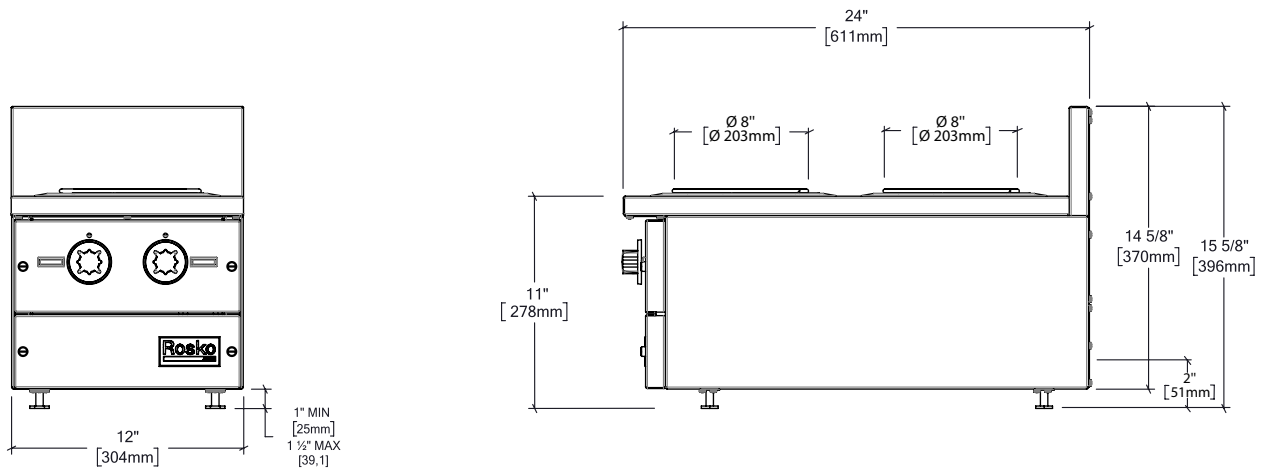

 RO-ACC-4LEG - Set of 4" (102 mm) Adjustable Legs

Construction

- Made of grade 430 stainless steel
- Removable surface elements
- Rear splash guard
- 1" (25 mm) adjustable stainless steel feet

Operation

- Made for 208 V or 240 V electric power supply
- Power output of 4 200 W
- Independent indicator lights
- Temperature controlled by independent power dissipators

Model	Width	Depth	Total height	Cooking surface	Weight	Packaging dimensions (W x D x H)
RO-RCE-12-1	12" - 305 mm	24" - 610 mm	15 5/8" - 396 mm	12 x 24" 305 x 610 mm	45 lb - 20 kg	18 x 36 x 21"
RO-RCE-12-2						457 x 914 x 533 mm
Model	Total output		Number of controls/elements	Voltage	Amperage 1 phase	
RO-RCE-12-1	4 200 W		2	208 V	20,10 A	
RO-RCE-12-2				240 V	17,50 A	